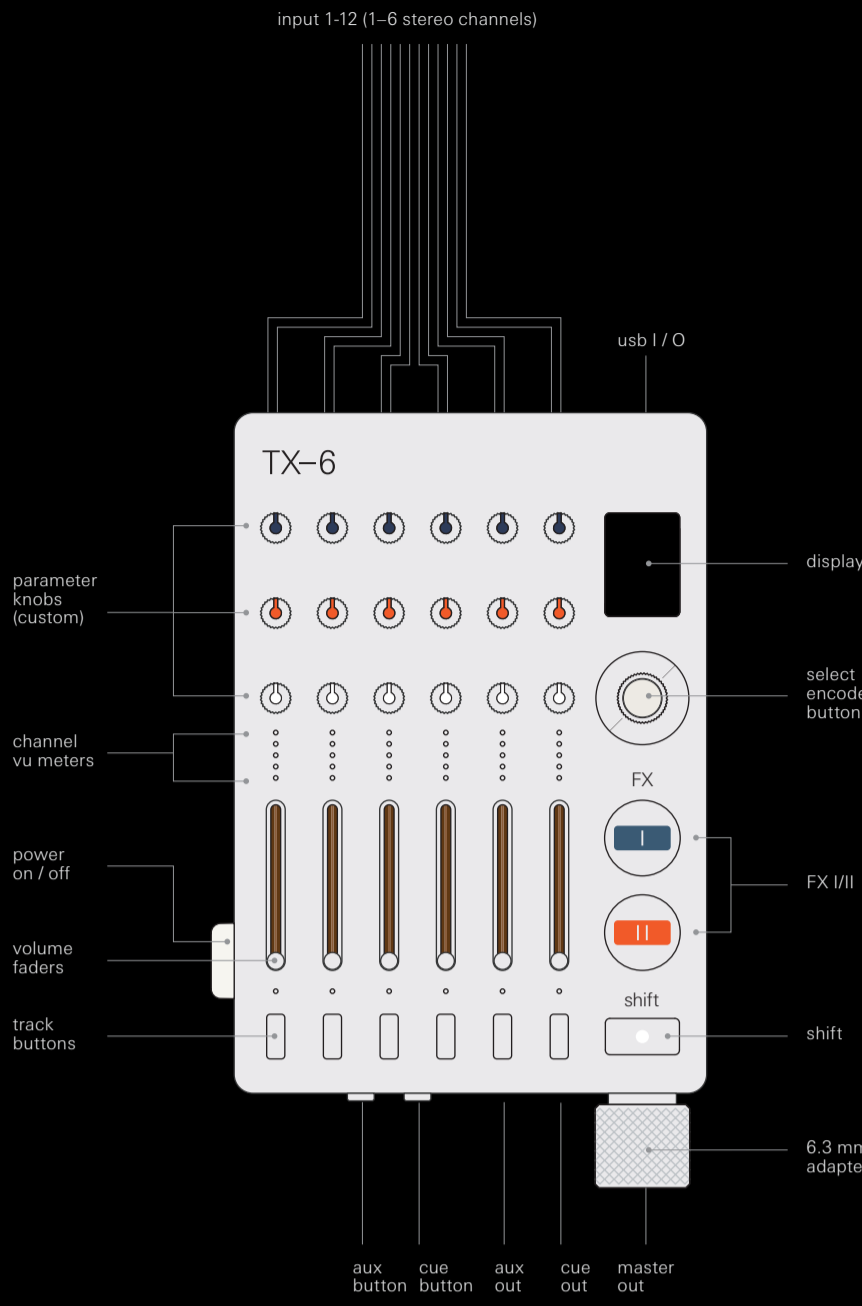

TX-6

ultra-portable pro-mixer and audio interface.

all features
